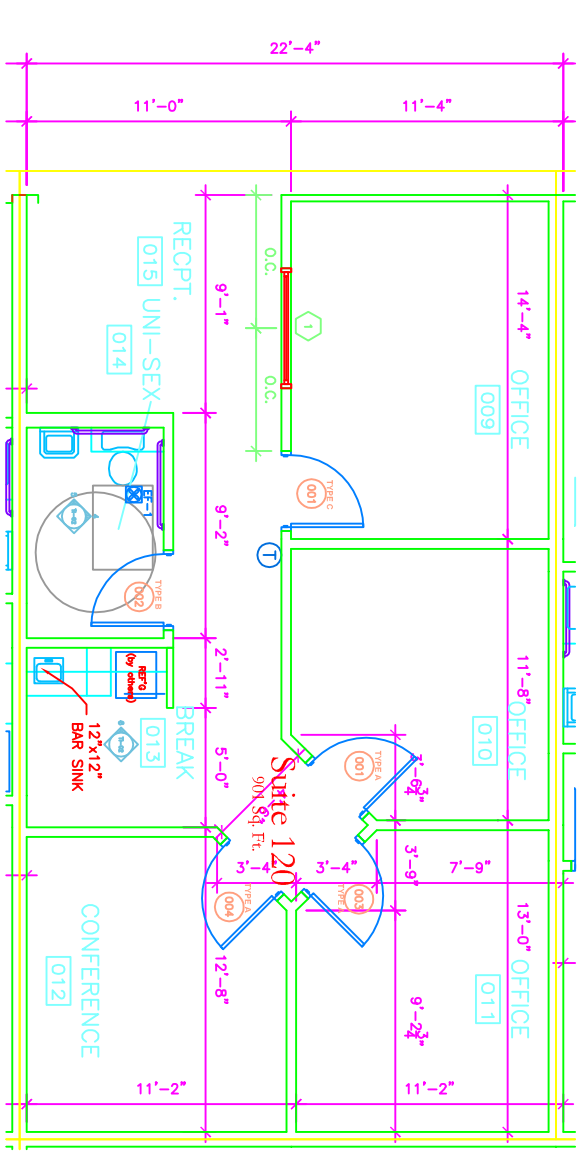

Springhill Executive Phase II
500 Springhill Drive
Spring, Texas 77386

Revision:

Date:
12-22-2006

Scale:
1/8" = 1'-0"

Project Number:
050525

A1

1
SUITE 120 - 901 SF.
1/8" = 1'-0"