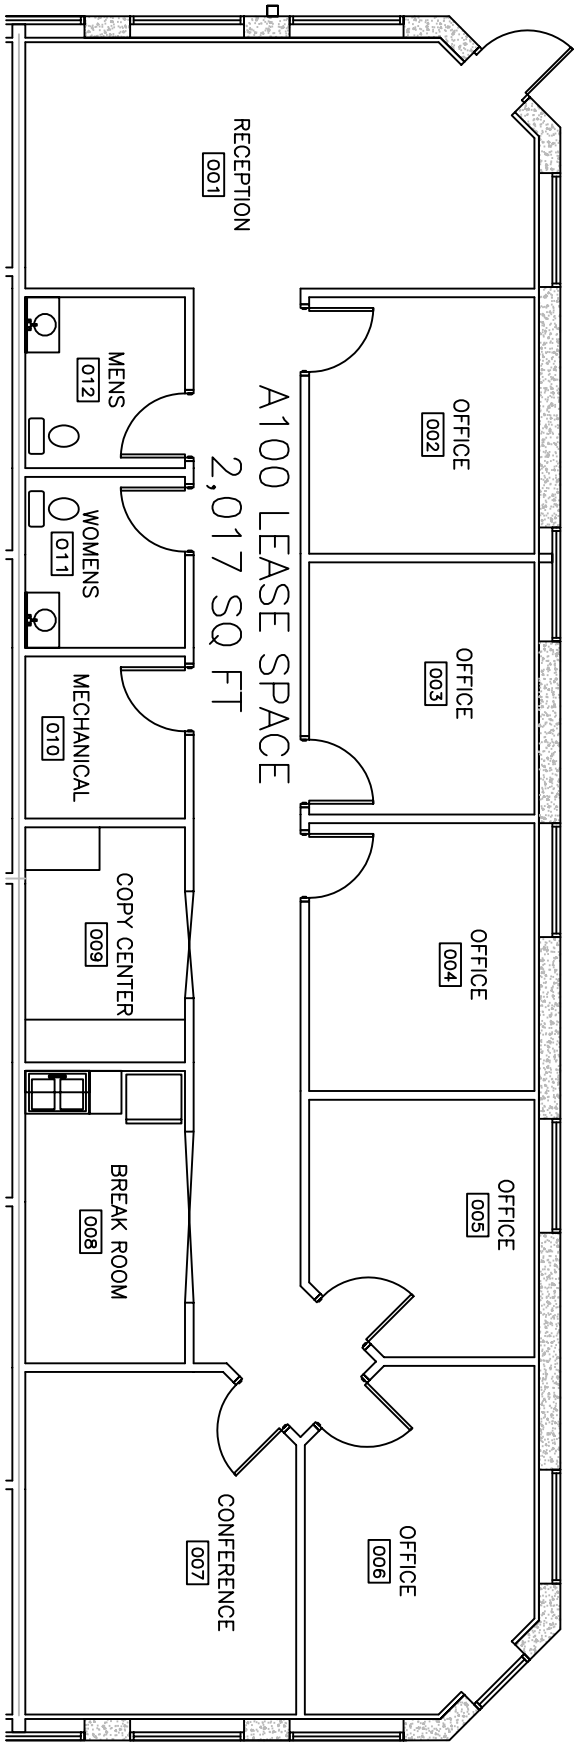

1 SUITE A100
NTS.

Project by
Infinity Texas
 Development Inc.
 3001 Ashwood, Suite A100
 The Woodlands, Texas 77380
 Tel: 281.999.9997
 Fax: 281.999.9997
 infinitytexas@infinitytexas.com

Springhill Executive
 322 Springhill Drive
 The Woodlands, Texas 77380

Revision:

Date
 6-01-2005

Scale
 3/32" = 1'-0"

Project Number
 090325

A1